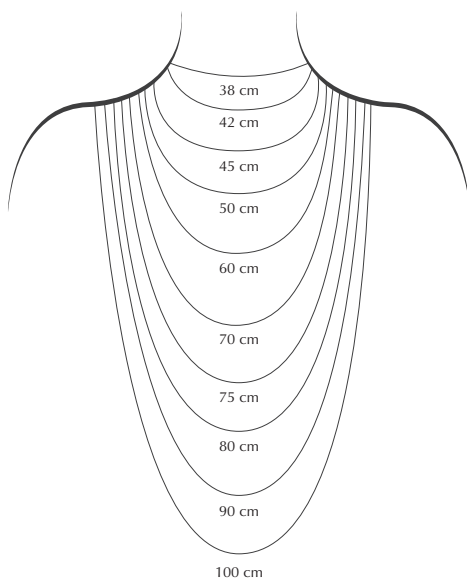

Necklace size chart

LENGTH (cm)	LENGTH (in)
38	15
42	16.5
45	17.7
50	19.7
60	23.6
70	27.6
75	29.5
80	31.5
90	35.4
100	39.4

Note: The diagram is a general guideline, as sizing and fit may vary from person to person.